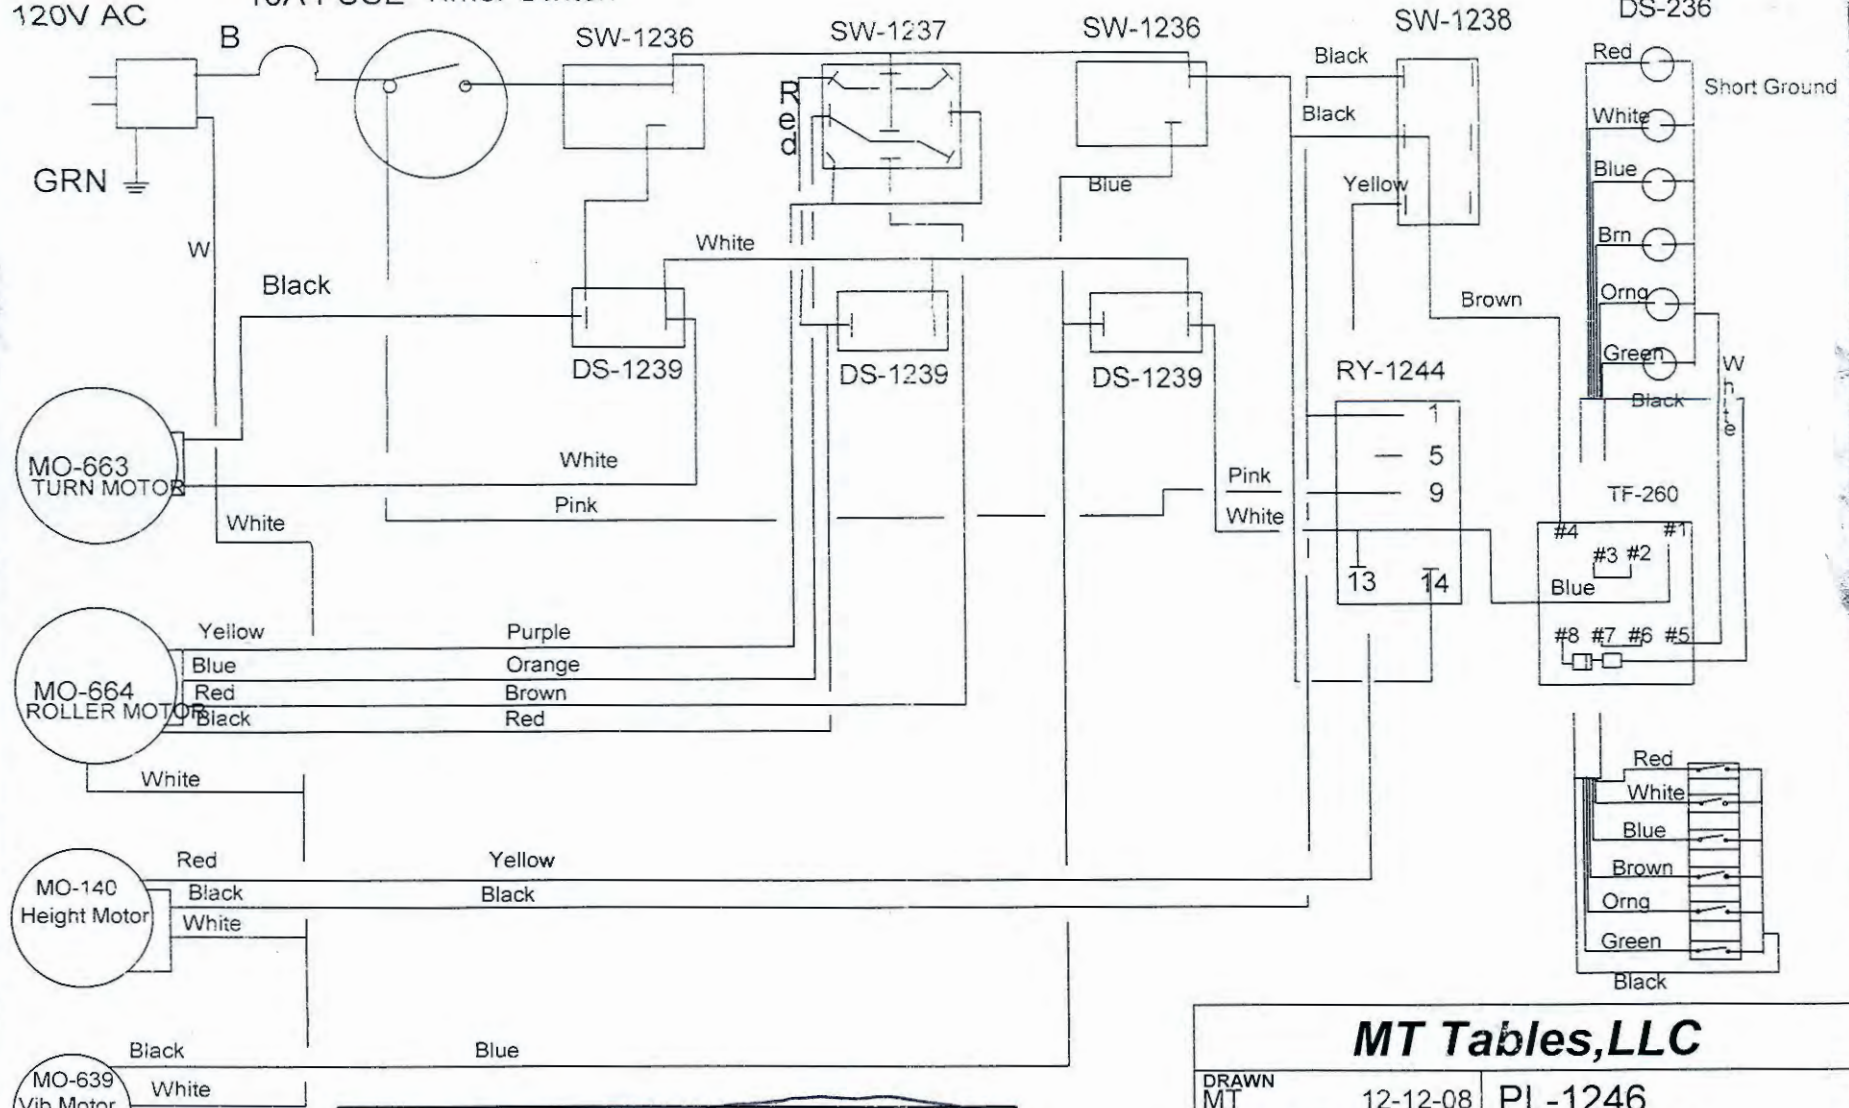

120V AC

10A FUSE Timer Switch

## MT Tables, LLC

DRAWN	MT	12-12-08
CHECKED	MT	12-12-08
ENGINEER	MT	12-12-08
APPROVED	MT	12-12-08
SCALE	1 : 1	

PL-1246	
Legacy-500	
Switch Panel	
SIZE	DWG NUMBER
A	PL-1246
REV-A-	SHEET 1 OF 1