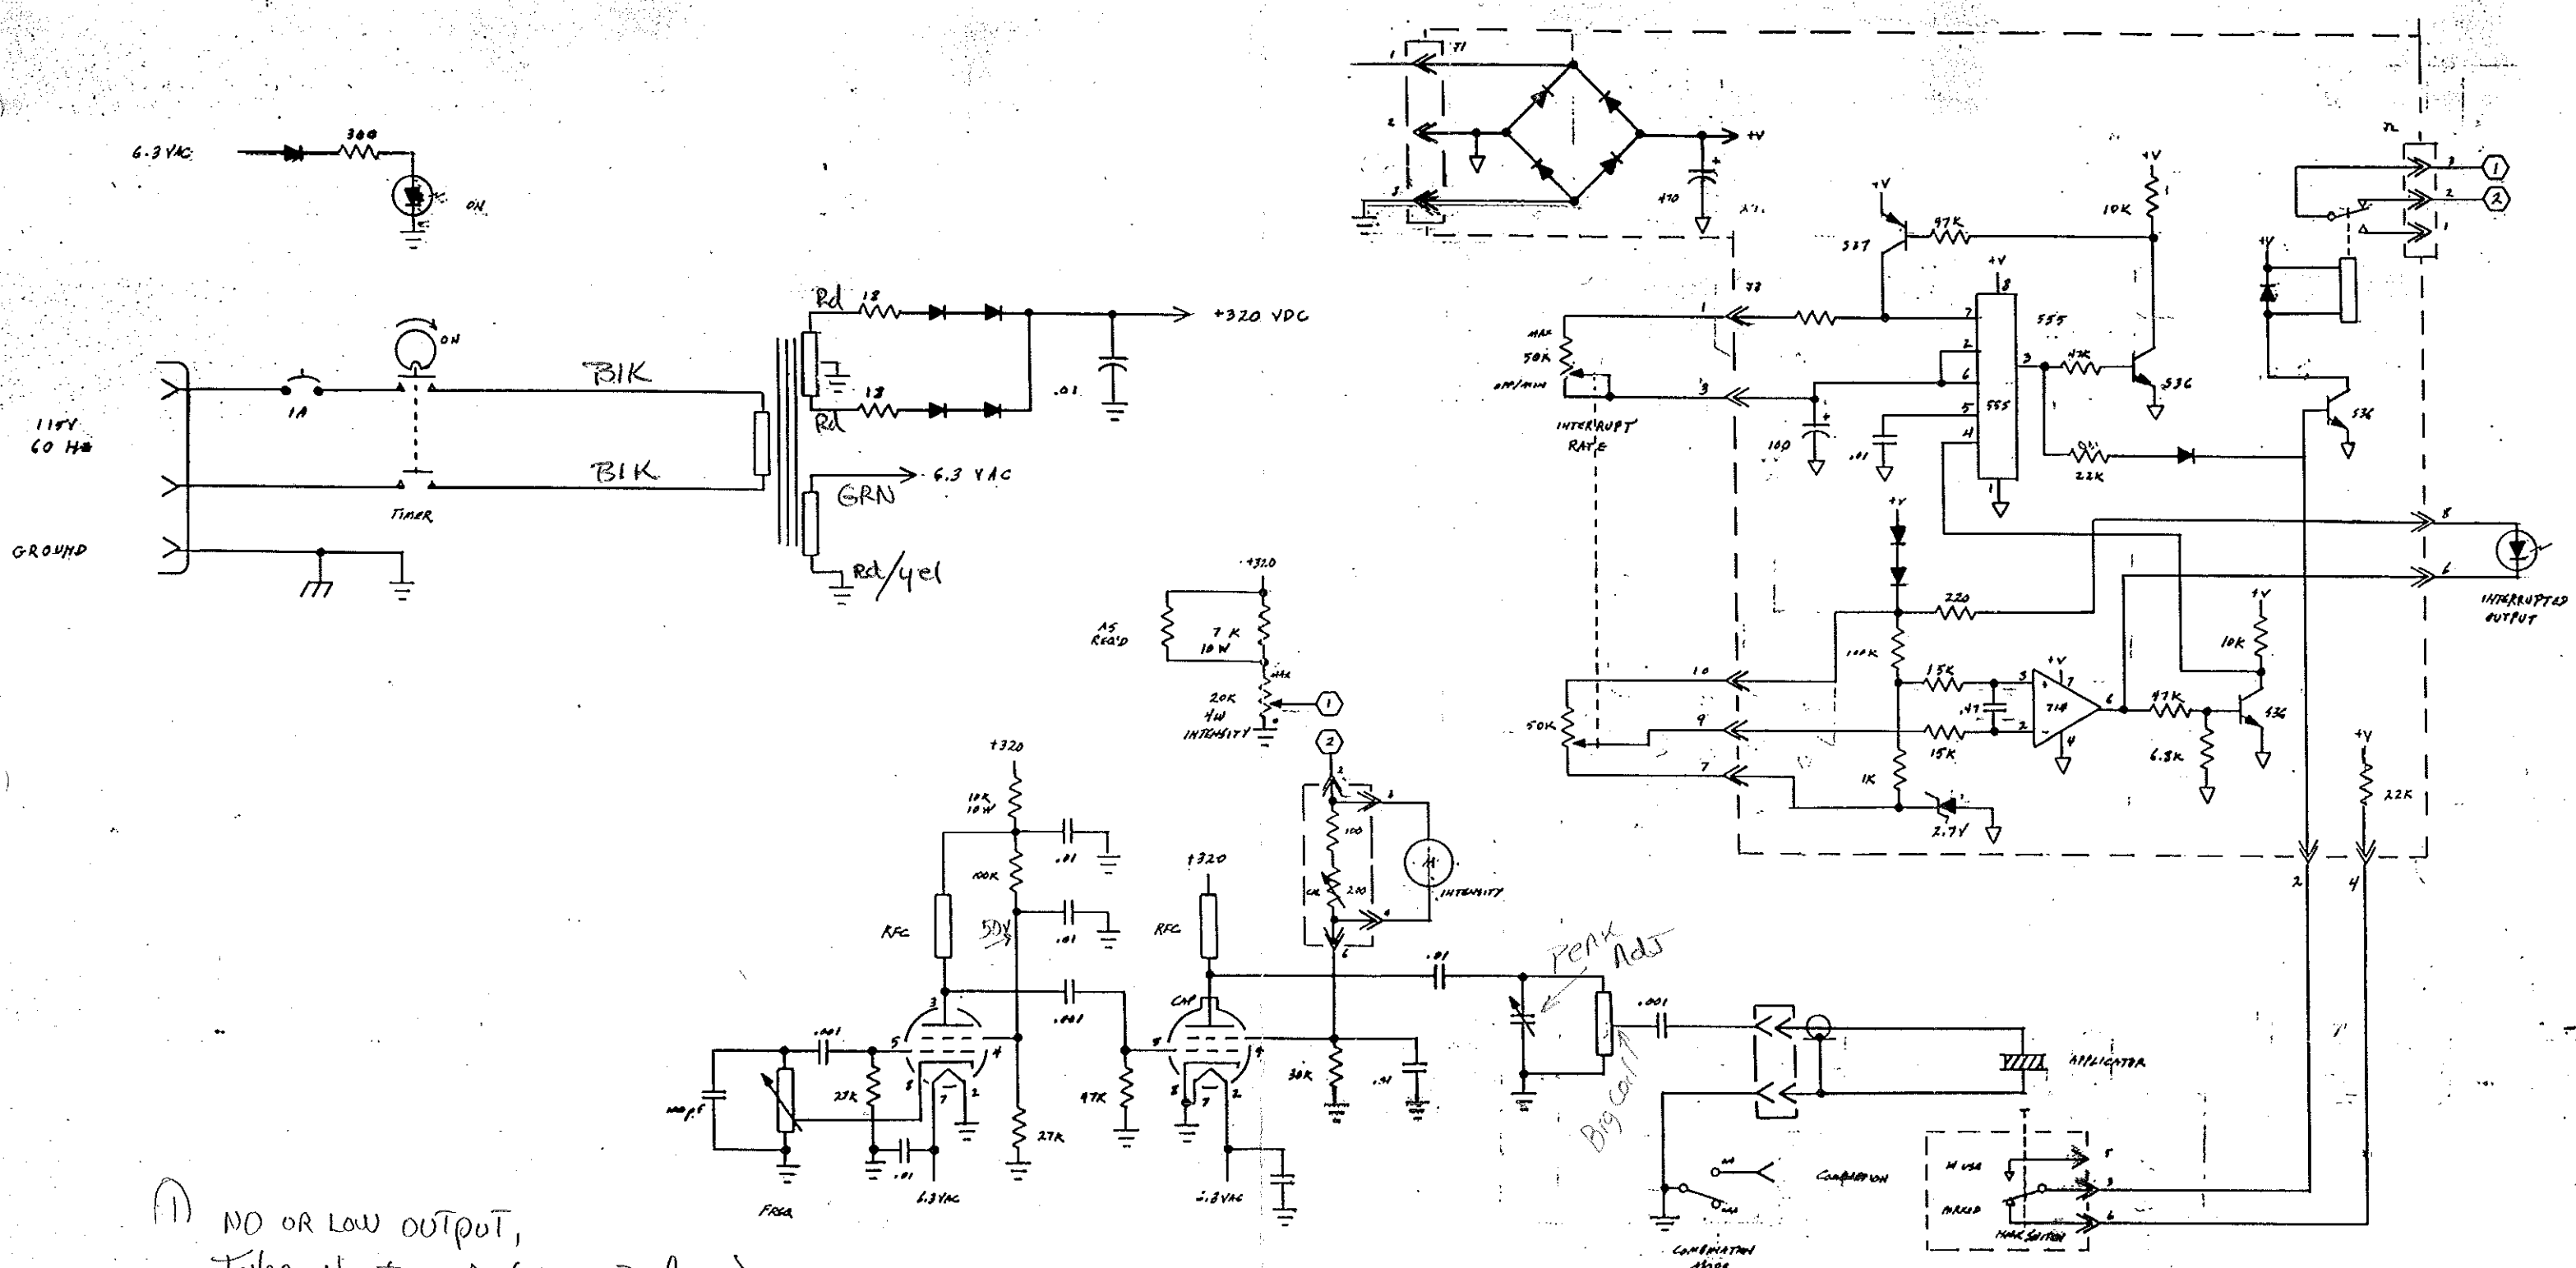

0550

0550 SIMPLIFIED
 AMPERE EXAM 315

VLSO SHEET 2 of 2
 AMREX-RETRO 2/88

1) NO OR LOW OUTPUT,
 Tube Heats up (Gate Red Hot)
 Check 100K Ω Res. 1/2 w
 check 10K 10w Res

0.50

U50 ULTRASONIC
 AMREX-ZATRON 11/66