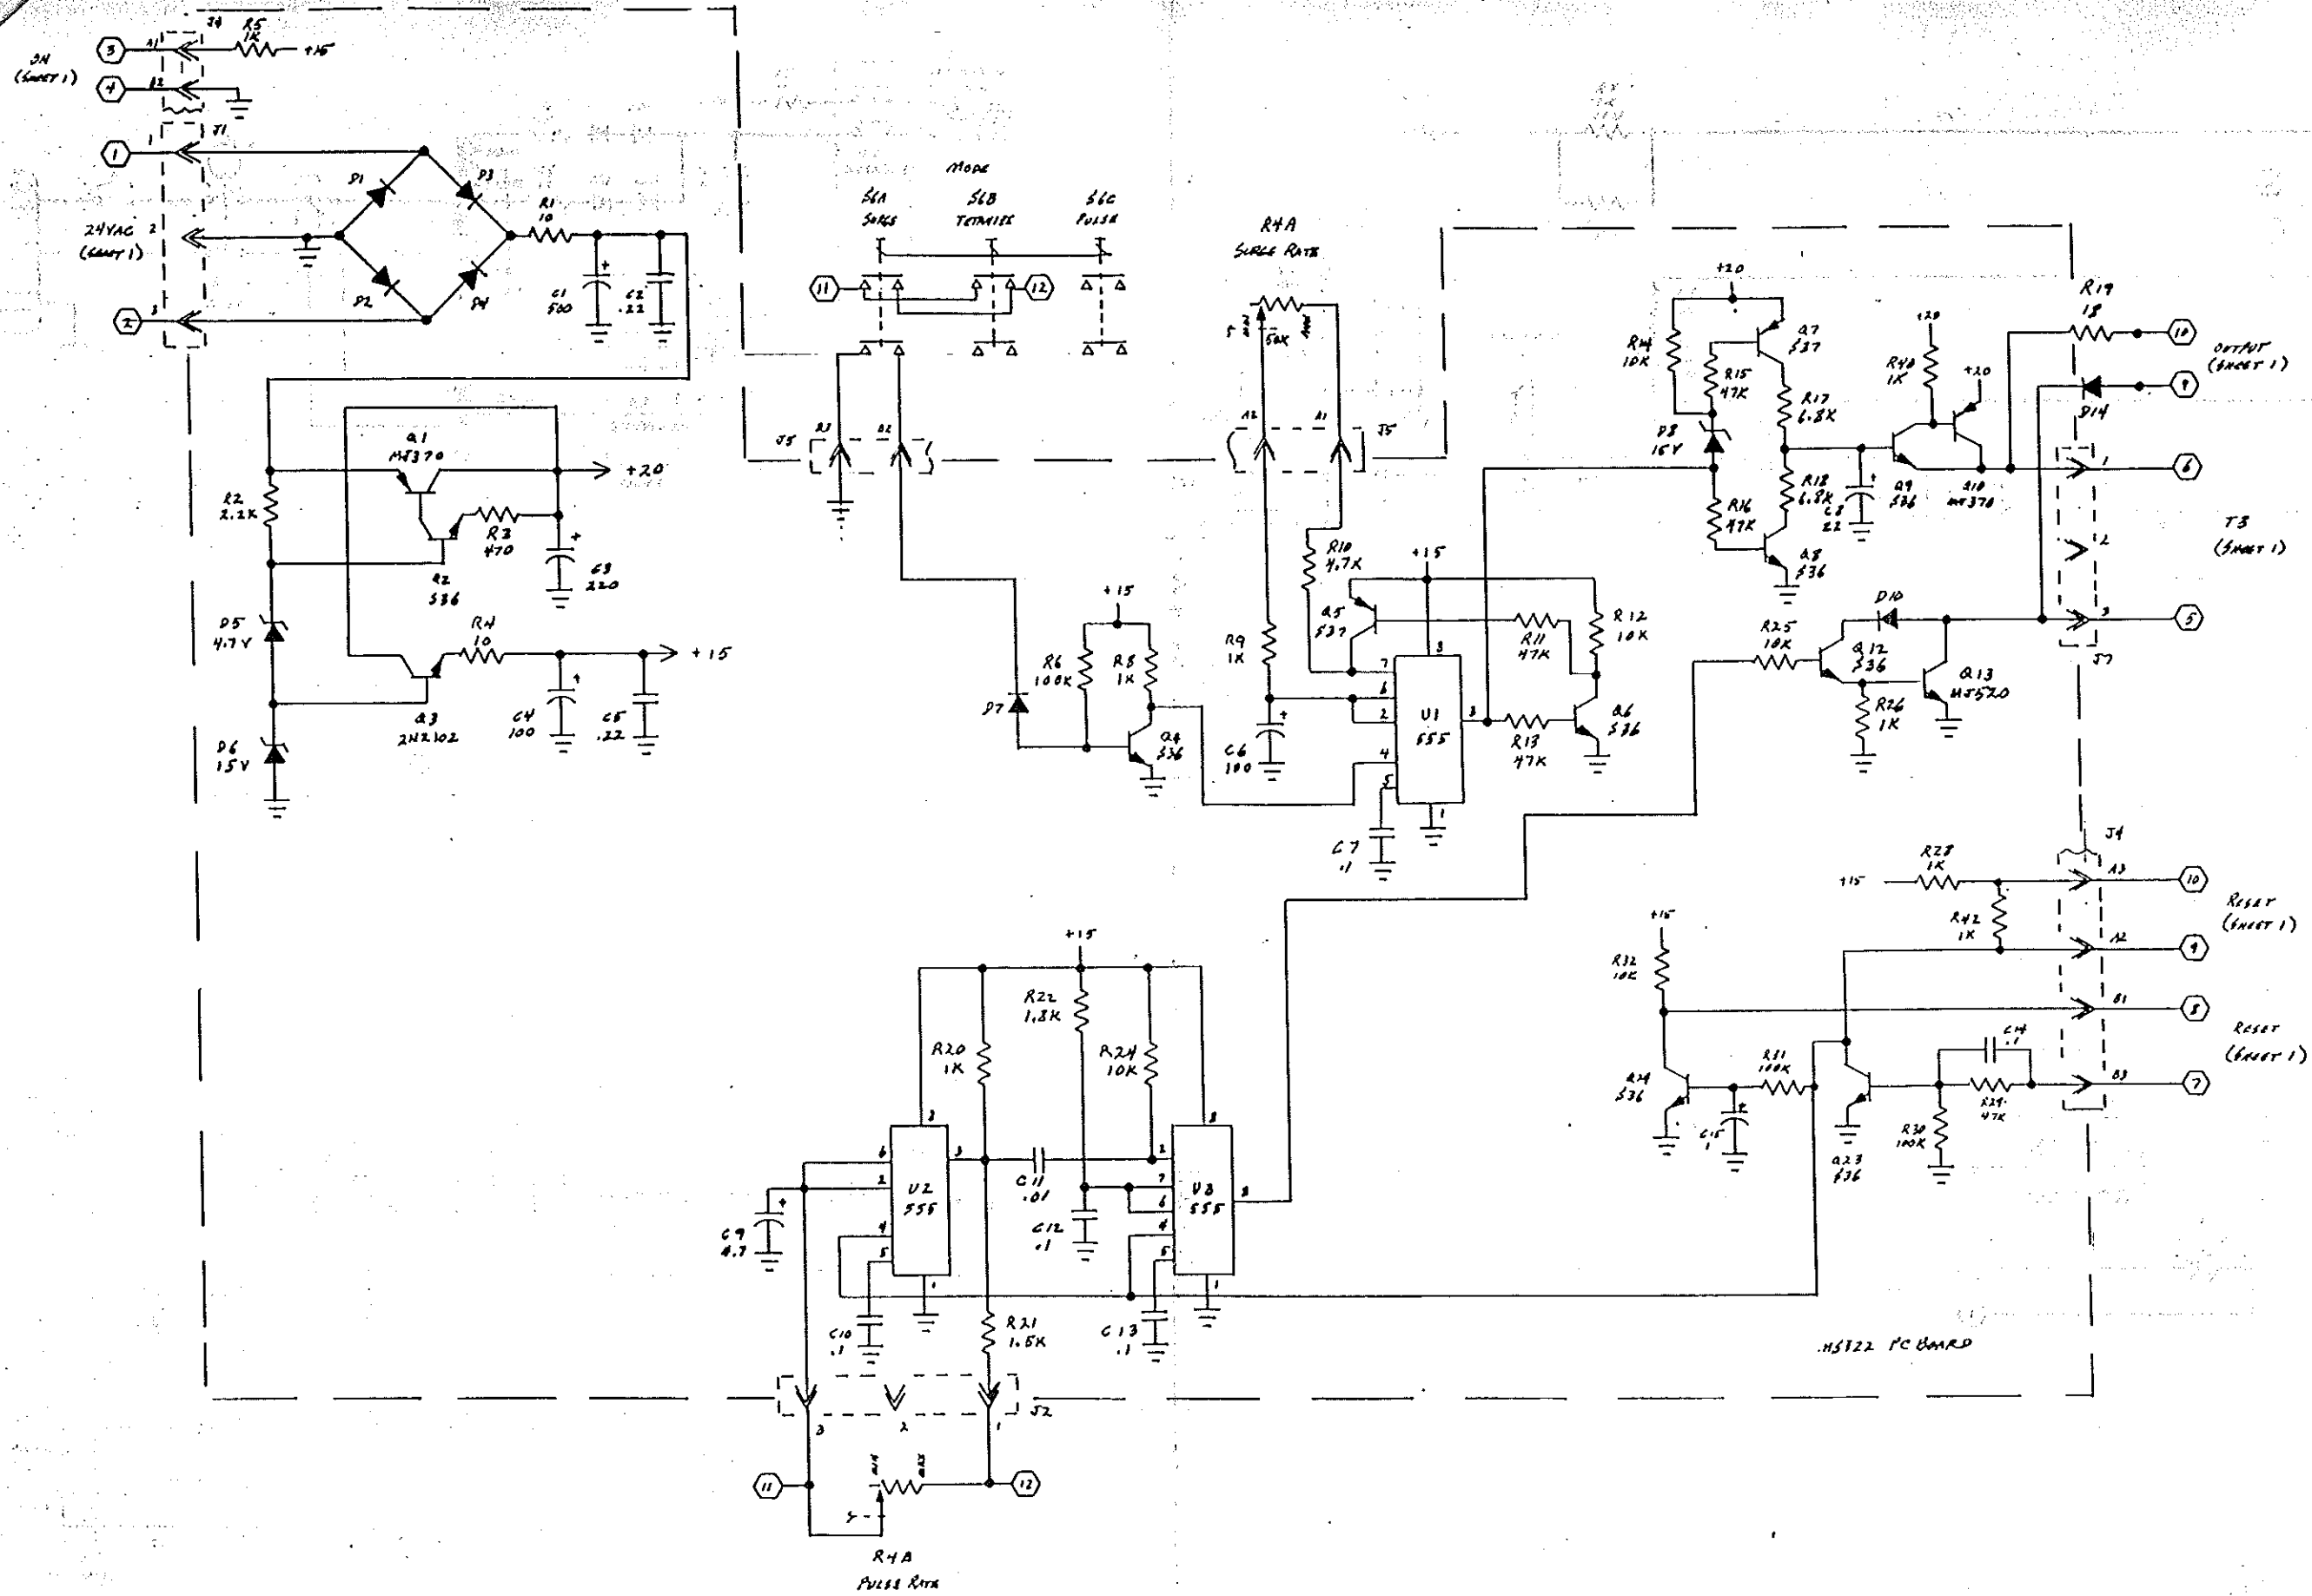

0550

0550 SIMPLIFIED
 AMPERE EXAM 315

VLSO SHEET 2 of 2
 AMREX-RETRO 2/88

1) NO OR LOW OUTPUT,
 Tube Heats up (Gate Red Hot)
 Check 100K Ω Res. 1/2 w
 check 10K 10w Res

0.50

U50 ULTRASONIC
 AMREX-ZATRON 11/66